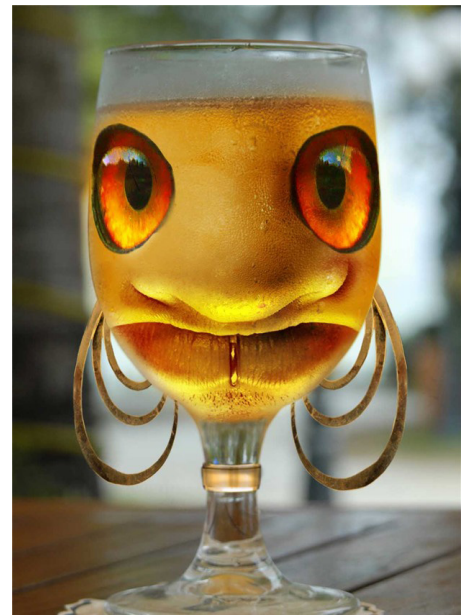

Photoshop

More than just a glass

There are many things you can do with a stemmed water glass beside drink from it...you can redesign it! You can create a work of art!

What can you design using a stemmed water glass as a base?

Find a photo of a glass (for your search word use glass, water glass, wine glass or stem ware)

**Image size: 8x10" approx.
Resolution: 150**